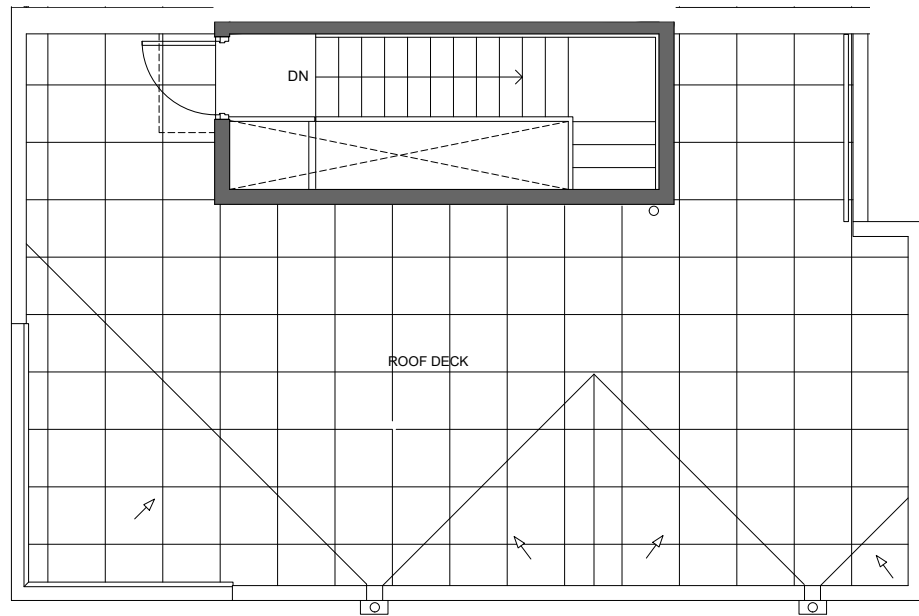

SEATTLE, WA 98122

1,858

3

3.25

GARAGE

THIRD FLOOR

ROOF DECK

PID: 470