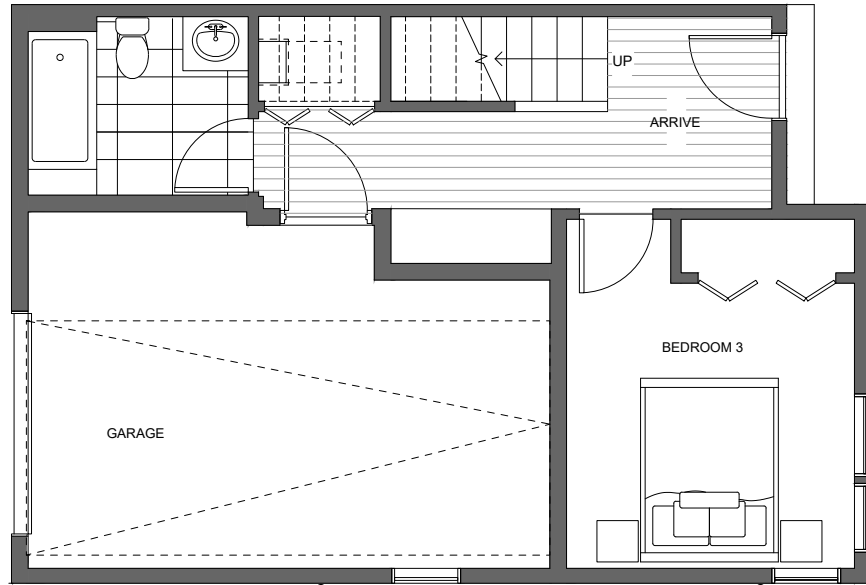

Central 22

1647 22ND AVE

SEATTLE, WA 98122

FIRST FLOOR

SECOND FLOOR

PID: 470

Central 22

1647 22ND AVE

SEATTLE, WA 98122

1,858

3

3.25

GARAGE

THIRD FLOOR

ROOF DECK

PID: 470