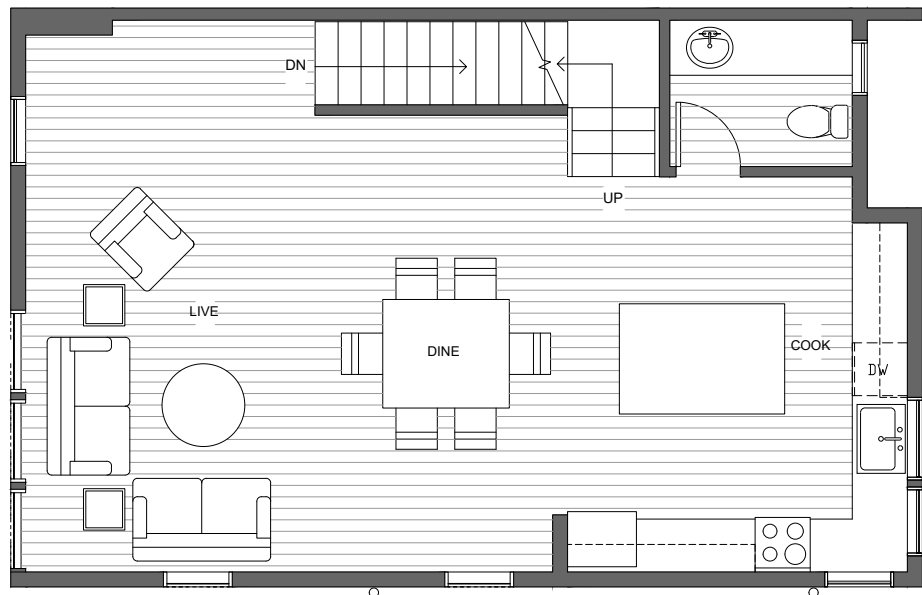

Central 22

1647 22ND AVE

SEATTLE, WA 98122

FIRST FLOOR

SECOND FLOOR

PID: 470

Central 22

1647 22ND AVE

SEATTLE, WA 98122

1,858

3

3.25

GARAGE

THIRD FLOOR

ROOF DECK

PID: 470