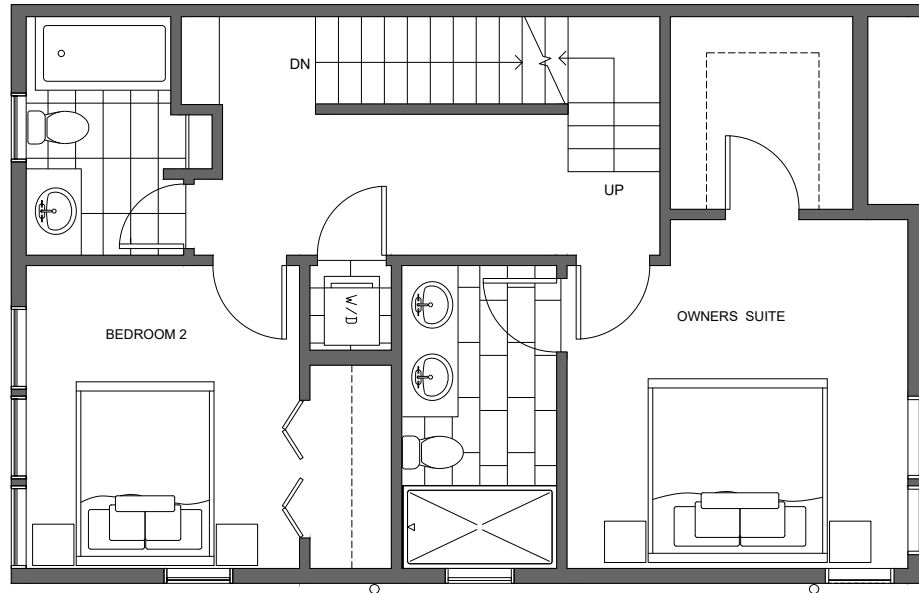

SEATTLE, WA 98122

1,858

3

3.25

GARAGE

THIRD FLOOR

ROOF DECK

PID: 470