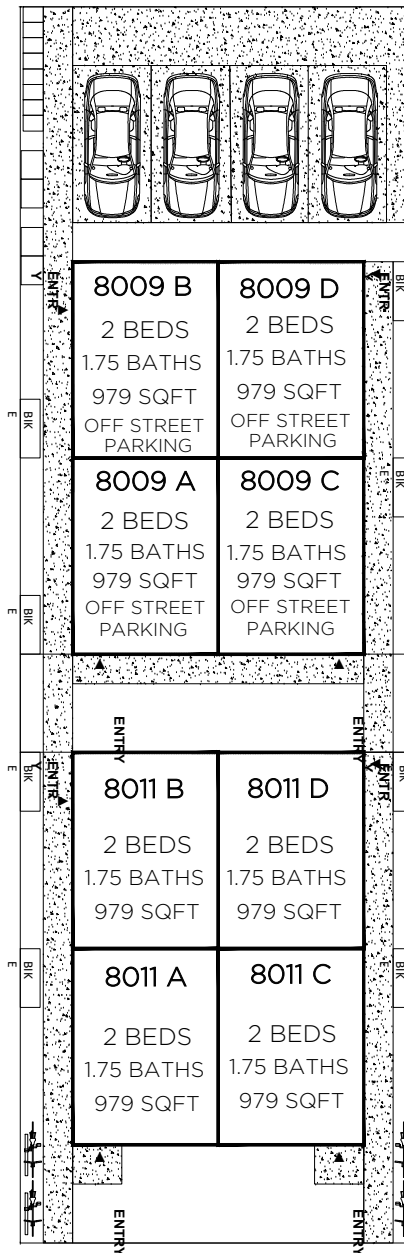

PROJECT SITE MAP

VWP
REAL ESTATE

8009-8011 MARY AVE NW BY MODERN HOMES

SCAN ME FOR
PRICING AND MORE INFO

MARY AVE NW

Windermere
REAL ESTATE

VWPRE.COM

INFORMATION IS PROVIDED FOR GENERAL REFERENCE AND SHOULD NOT BE RELIED UPON.