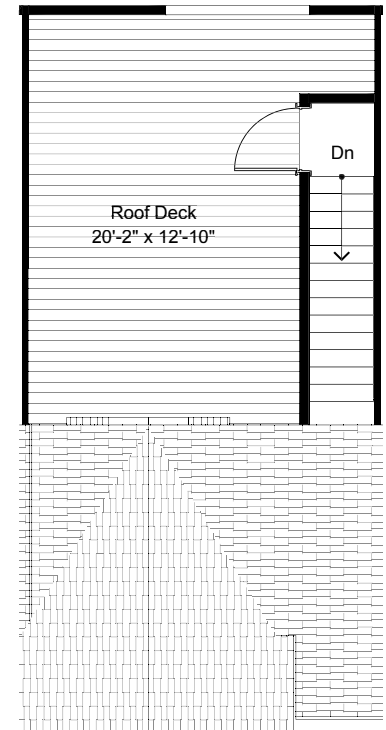

WILLOW
SEATTLE

info@shelterhs.com | 206.486.9209 | shelterhometseattle.com

NORTH D 4

8340D 13TH AVE NW, SEATTLE, WA 98117
APPROX 1805 SF | 3 BEDS | 2.25 BATHS | NEST | 1 PARKING | OPEN CONCEPT

Floor plans are provided for illustrative and general informational purposes only. In a continuing effort to improve our products and designs, final construction elevations, square footages, floor plan layouts and/or materials and colors may vary. Buyer to verify all information to their own satisfaction.