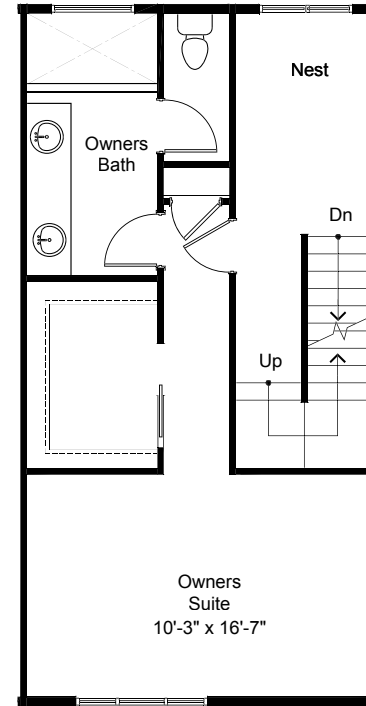

WILLOW
SEATTLE

info@shelterhs.com | 206.486.9209 | shelterhometseattle.com

NORTH D 4

8340D 13TH AVE NW, SEATTLE, WA 98117
APPROX 1805 SF | 3 BEDS | 2.25 BATHS | NEST | 1 PARKING | OPEN CONCEPT

Floor plans are provided for illustrative and general informational purposes only. In a continuing effort to improve our products and designs, final construction elevations, square footages, floor plan layouts and/or materials and colors may vary. Buyer to verify all information to their own satisfaction.

shelter | HOMES

Habitat for the Modern Life Form.