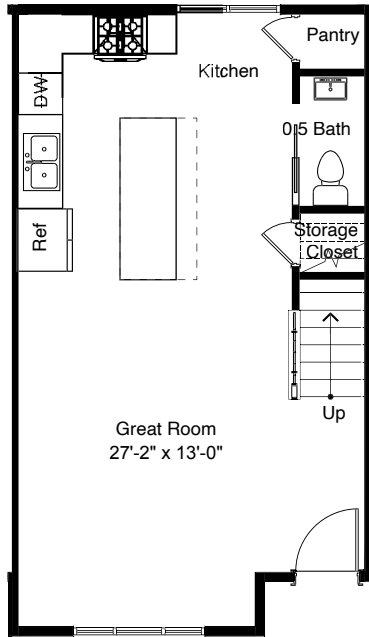

WILLOW
SEATTLE

info@shelterhs.com | 206.486.9209 | shelterhometseattle.com

NORTH D 4

8340D 13TH AVE NW, SEATTLE, WA 98117
APPROX 1805 SF | 3 BEDS | 2.25 BATHS | NEST | 1 PARKING | OPEN CONCEPT

Floor plans are provided for illustrative and general informational purposes only. In a continuing effort to improve our products and designs, final construction elevations, square footages, floor plan layouts and/or materials and colors may vary. Buyer to verify all information to their own satisfaction.