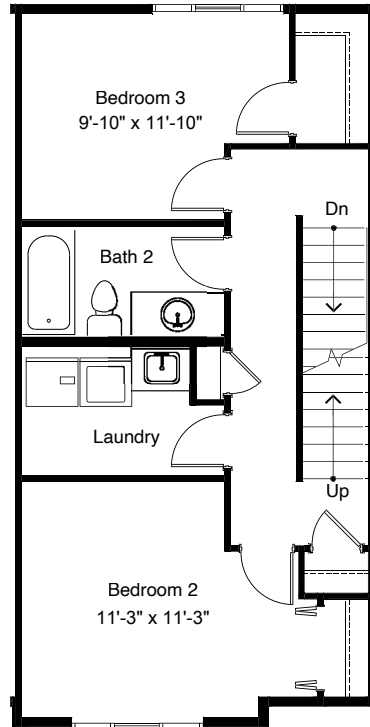

WILLOW
SEATTLE

info@shelterhs.com | 206.486.9209 | shelterhometseattle.com

NORTH D 4

8340D 13TH AVE NW, SEATTLE, WA 98117
APPROX 1805 SF | 3 BEDS | 2.25 BATHS | NEST | 1 PARKING | OPEN CONCEPT

Floor plans are provided for illustrative and general informational purposes only. In a continuing effort to improve our products and designs, final construction elevations, square footages, floor plan layouts and/or materials and colors may vary. Buyer to verify all information to their own satisfaction.

shelter | HOMES

Habitat for the Modern Life Form.